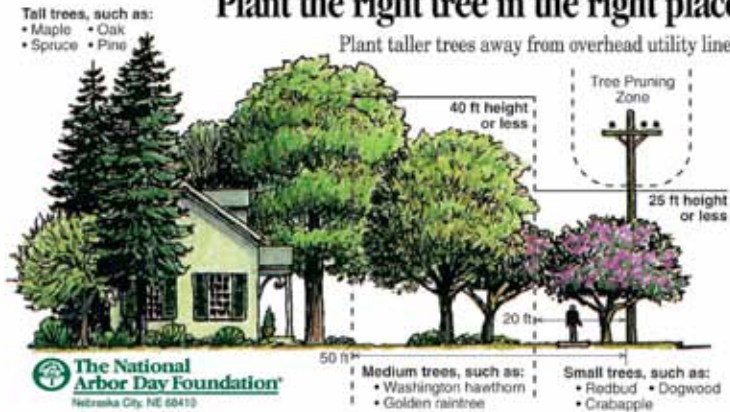

Plant
the
right
tree
in the
right
place.

Plant the right tree in the right place

Plant taller trees away from overhead utility lines

Richland Electric Cooperative has been awarded the designation as a Tree Line USA Utility for the ninth consecutive year. The award is another example of how Richland Electric Cooperative follows the seventh cooperative principle, Concern for Community. The award from the National Arbor Day Foundation recognizes utilities that meet three requirements: